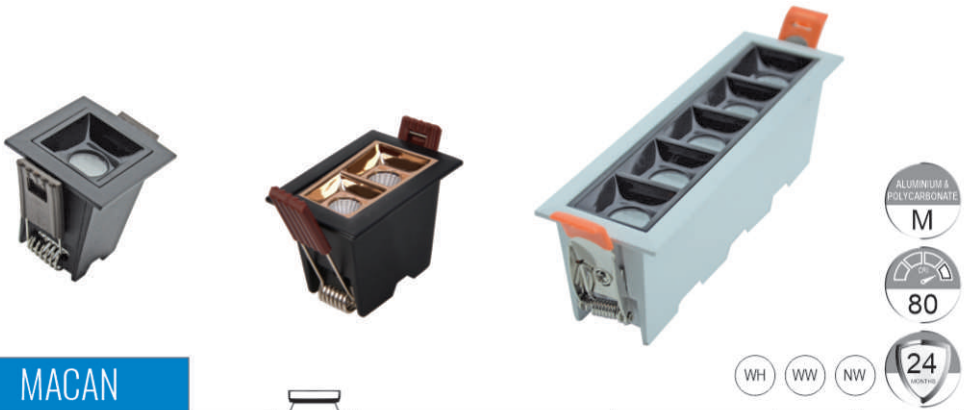

MACAN

DESCRIPTION	MOUNTING	B ANGLE	FINISHING	DIMENSIONS	CUT	M R P Rs.
HY-XS-1-0108-2W	RS	45°	PKW+BK / BK+BK / BK+RG	44x44	38x38	420.00
HY-XS-1-0108-4W	RS	45°	PKW+BK / BK+BK / BK+RG	75x45	67x38	500.00
HY-XS-1-0108-10W	RS	45°	PKW+BK / BK+BK / BK+RG	147x45	143x38	720.00