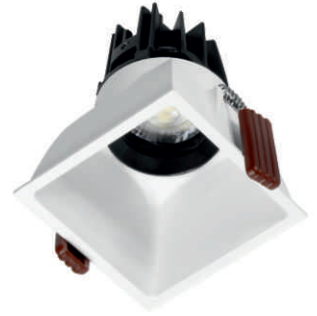

SMART COB SPOT LIGHT