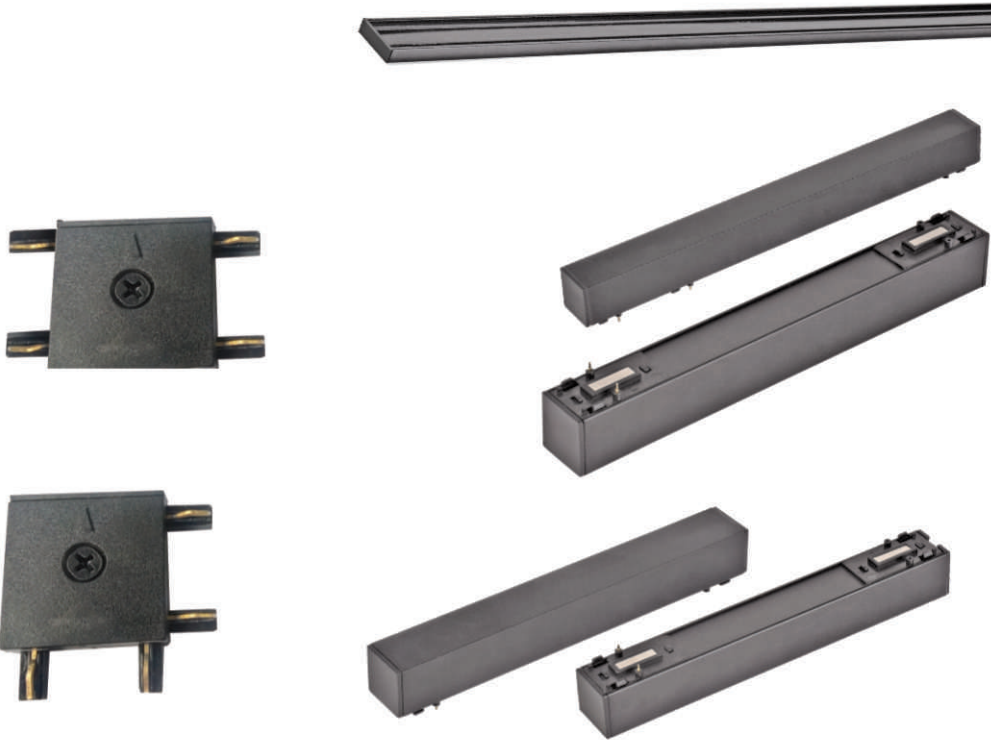

7MM MAGNETIC TRACK

ACCESSORIES

DESCRIPTION	FINISHING	M. R. P. Rs.
HY-7MM SLIM-MTF-1Mtr.	BK	620.00
HY-7MM SLIM-MTF-2Mtr.	BK	1240.00
HY-7MM SLIM-MTF-3Mtr.	BK	1860.00
7MM SLIM MODULES		
HY-DIRECT STRAIGHT MODULES	BK	160.00
HY-BENT L MODULES	BK	160.00
HY-7MM SLIM-POWER MODULE	BK	500.00
7MM SLIM S. M. P. S. (DETACHABLE)		
HY-7MM SLIM-SMPS-48V-100W	BK	1690.00
HY-7MM SLIM-SMPS-48V-200W	BK	2520.00