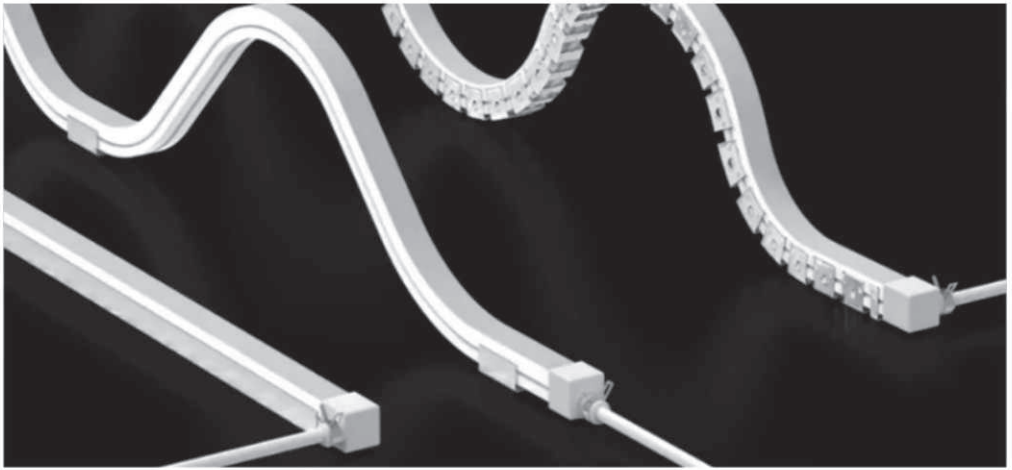

FLEXIBLE &
BANDABLE
SILICON
EMPTY