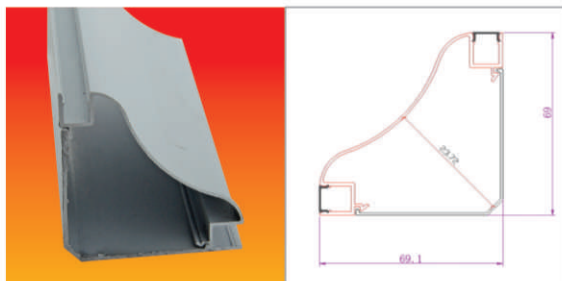

HY-5012-SF	
LENGTH	50 x 12
SIZE	3 meter
MOUNTING	SURFACE
M. R. P. Rs.	880.00

HY-5012-CON	
LENGTH	50 x 12 x 60
SIZE	3 meter
MOUNTING	CONCEALED
M. R. P. Rs.	880.00

HY-5020-SF	
LENGTH	35 x 12
SIZE	3 meter
MOUNTING	SURFACE
M. R. P. Rs.	1330.00

HY-5020-CON	
LENGTH	35 x 42 x 12
SIZE	3 meter
MOUNTING	CONCEALED
M. R. P. Rs.	1330.00

HY-332-PKW-SF	
LENGTH	70 x 70 x 24
SIZE	3 meter
MOUNTING	CONCEALED
M. R. P. Rs.	4200.00

HY-129-15-DOUBLE	
LENGTH	47.8 x 12
SIZE	3 meter
MOUNTING	CONCEALED
M. R. P. Rs.	1250.00

HY-PF-161016-CORNER	
LENGTH	16 x 16 x 10
SIZE	3 meter
MOUNTING	SURFACE
M. R. P. Rs.	330.00

HY-3030-CORNER-SF	
LENGTH	30 x 30 x 21
SIZE	3 meter
MOUNTING	SURFACE
M. R. P. Rs.	1110.00

HY-7035-CON	
LENGTH	70 x 35 x 60
SIZE	3 meter
MOUNTING	CONCEALED
M. R. P. Rs.	2930.00